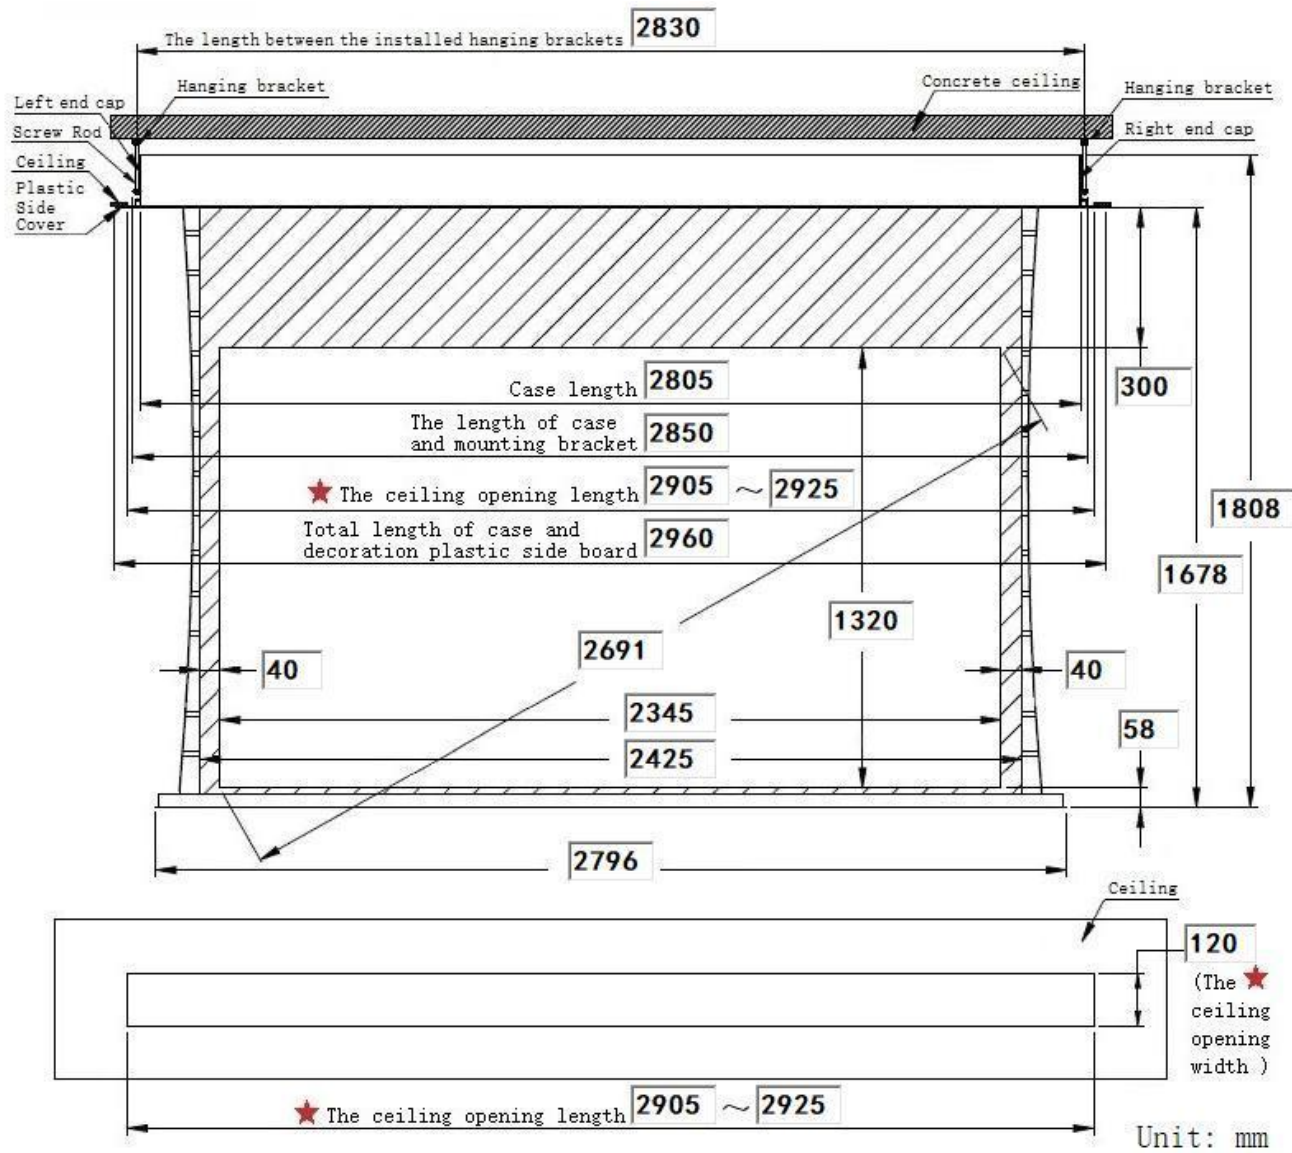

LMRC-101105

Unit: mm

Hanging bracket dimension