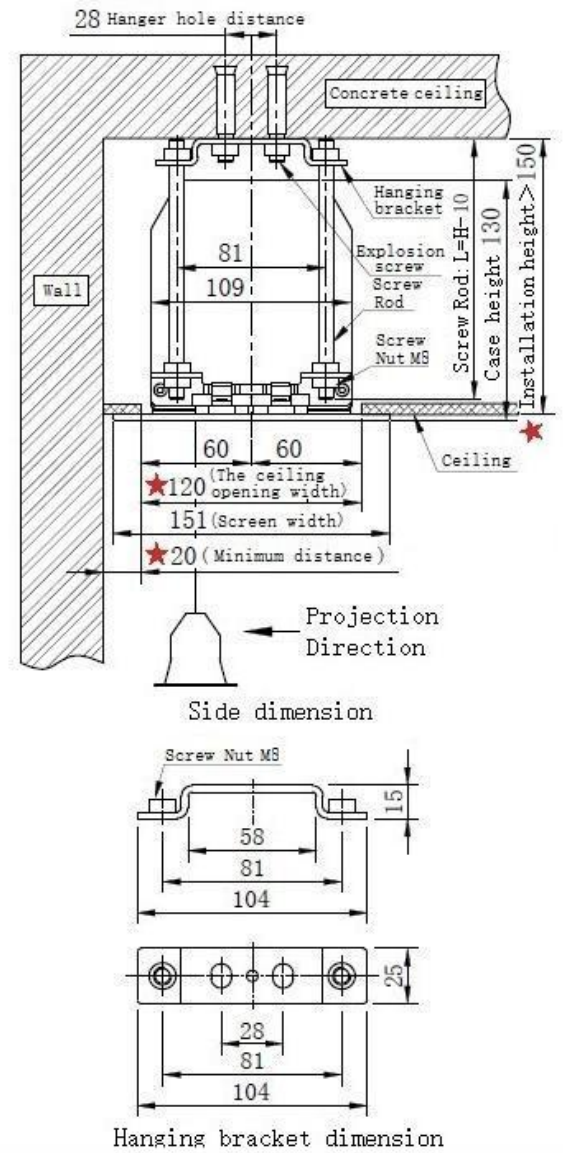

LMRC-101105

Unit: mm

Hanging bracket dimension