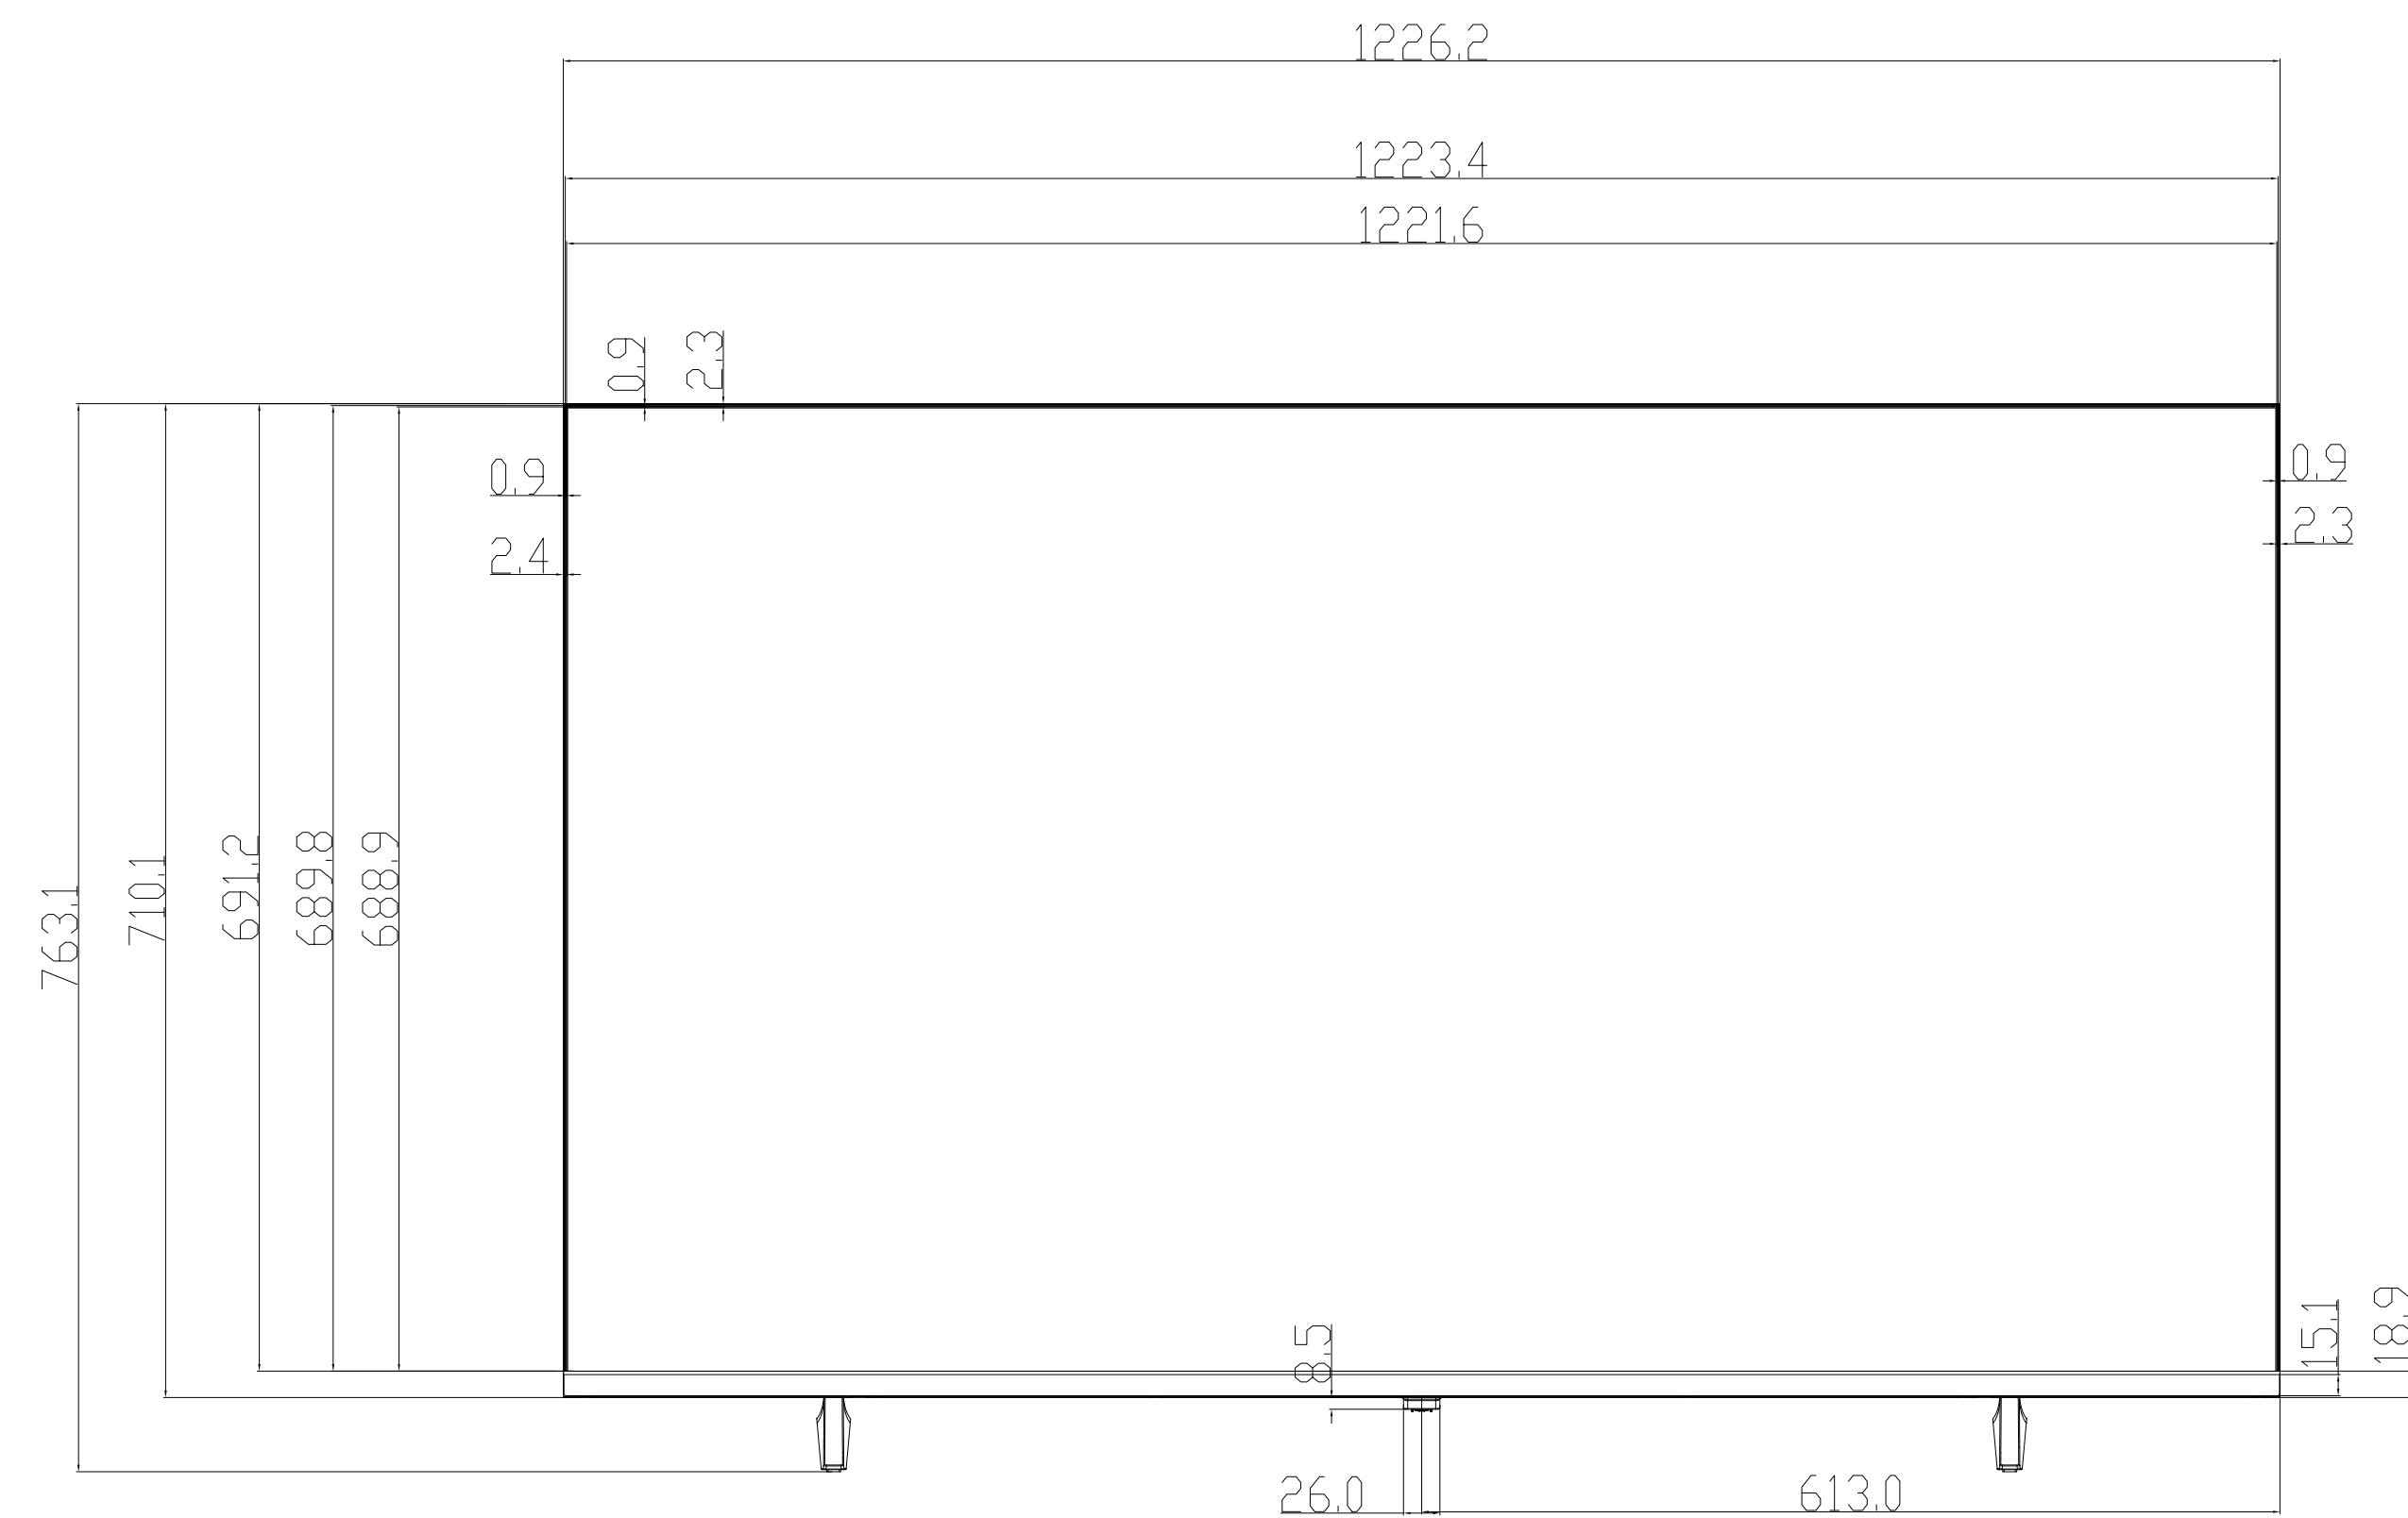

# Телевизор LUMIEN LM5530TV01

(TOP VIEW)

(LEFT VIEW)

(FRONT VIEW)

(RIGHT VIEW)

(BACK VIEW)

(BOTTOM VIEW)