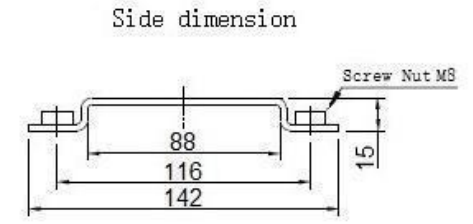

# LMRC-101107

Hanging bracket dimension

Unit: mm