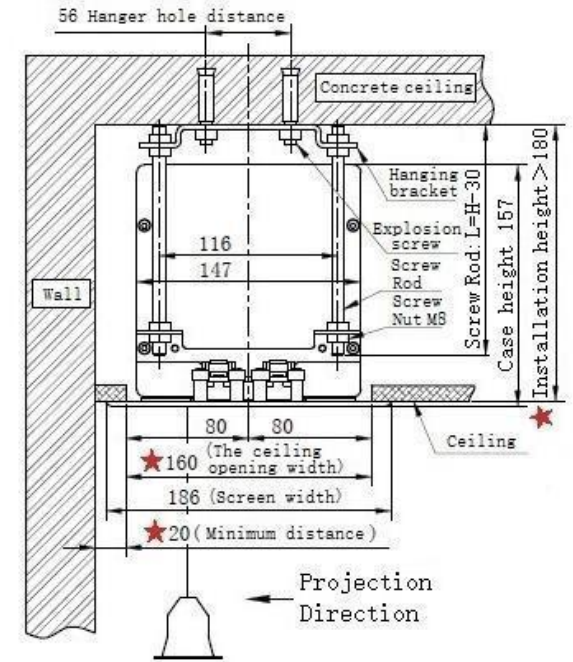

# LMRC-101107

Hanging bracket dimension

Unit: mm