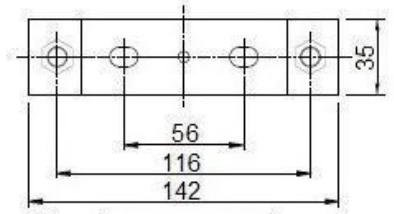

# LMRC-101107

Hanging bracket dimension

Unit: mm