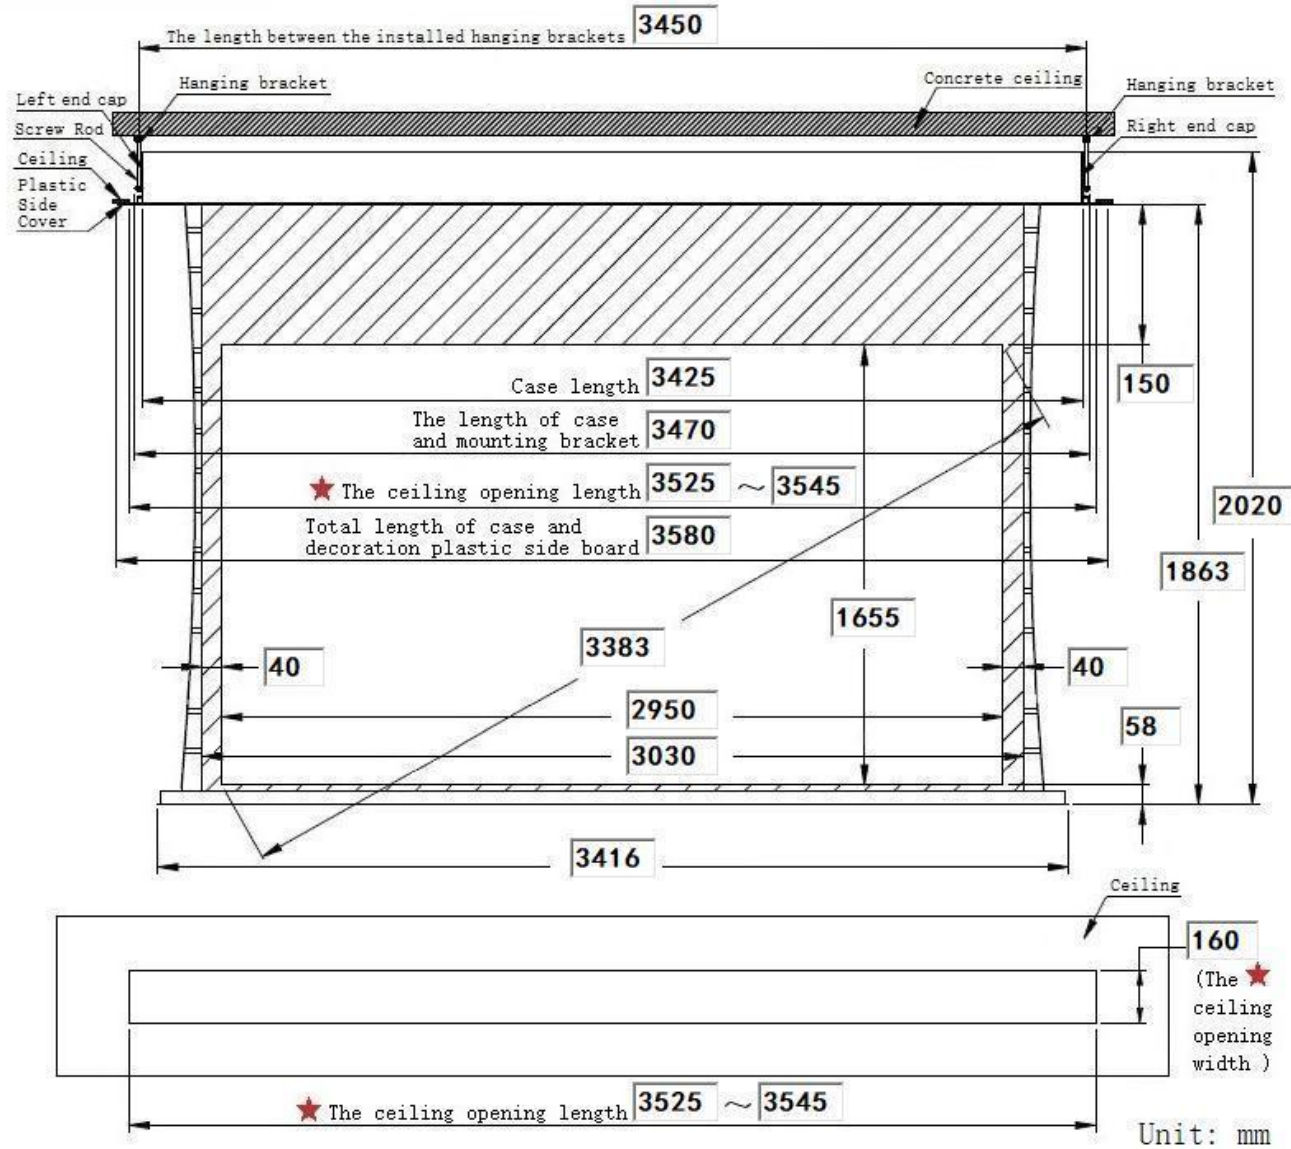

# LMRC-101107

Hanging bracket dimension

Unit: mm