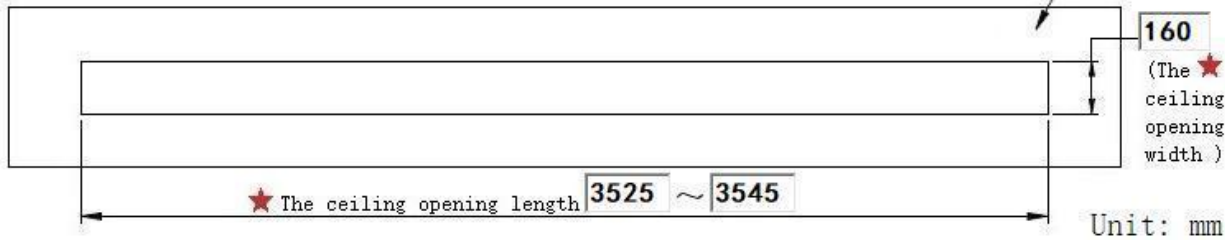

# LMRC-101107

Hanging bracket dimension

Unit: mm